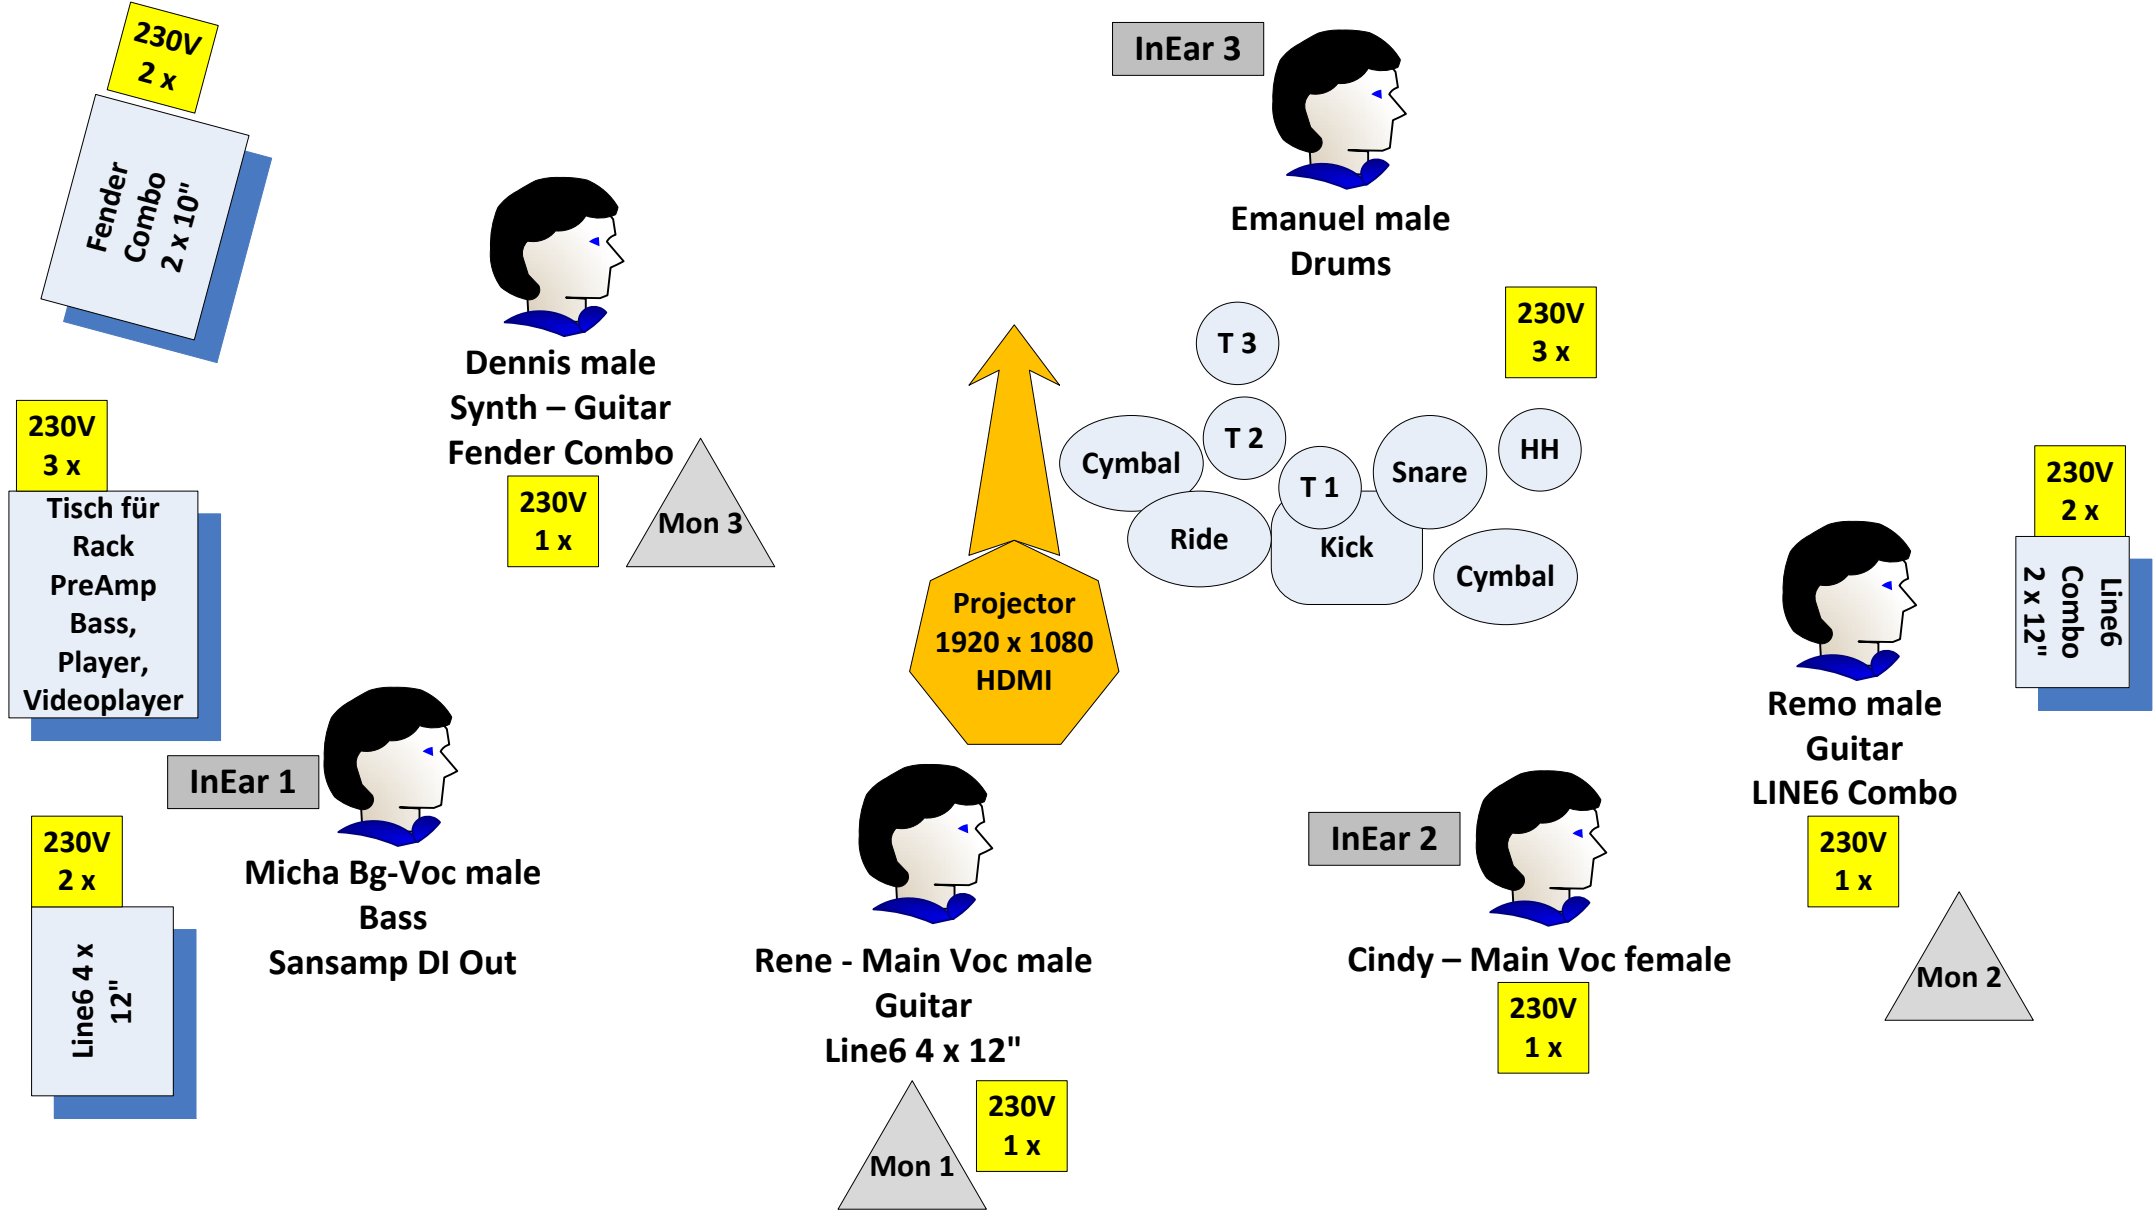

Stage Plan – PARA LIA

Screen for Projection

FOH / Audience